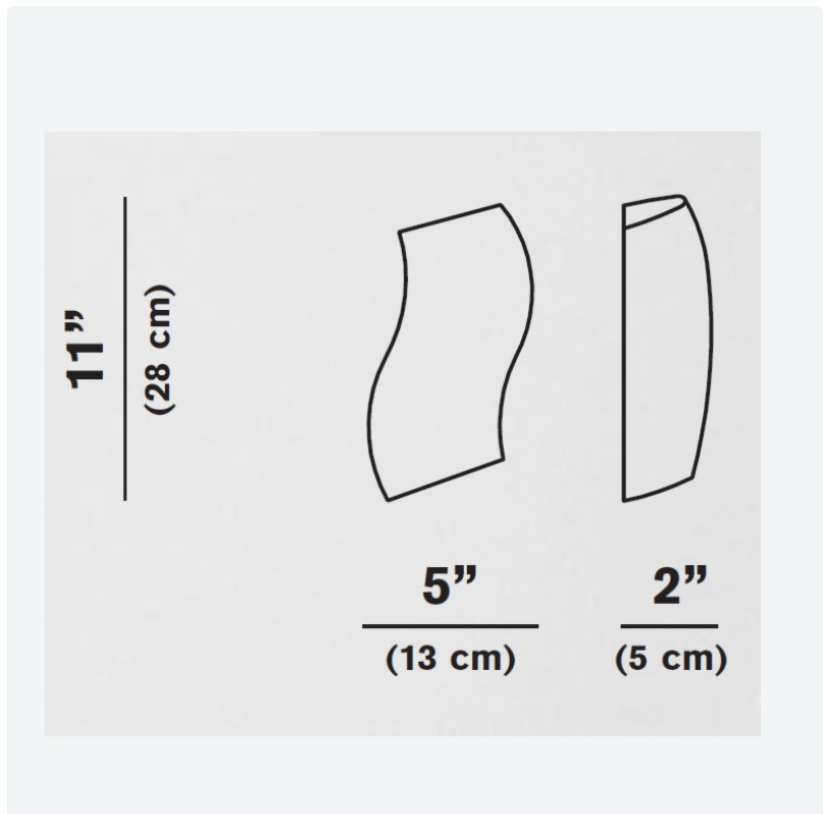

PROJECT	_____
TYPE	_____
NOTES	_____
QUANTITY	_____
DATE	_____

DENIS SURFACE

D83012

GENERAL

Series: Denis
Brand: Panzeri
Division: Design
Mounting Type: Surface
Mounting Location: Wall
Subcategory: Sconce

PHYSICAL

Width (mm): 127
Width (in): 5
Height (mm): 381
Height (in): 15
Extension (mm): 64
Extension (in): 2.5
Weight (kg): 0.9
Weight (lbs): 2
Diffuser: Matte White Blown Glass

ELECTRICAL

Number of Lamps: 2
Lamp Type: LED Retrofit / Halogen
Lamp Shape: G16.5
Bulb Included: Bulb Not Included
Total Output Wattage (W): 12 / 60
Max. Wattage Per Lamp (W): 12 / 60
Lamp Base: E12
Input Voltage (V): 120

LED

OPTICAL

RATINGS AND CERTIFICATIONS

Certified By: CSA Certified to UL and CSA Standards
IP rating: IP20

D