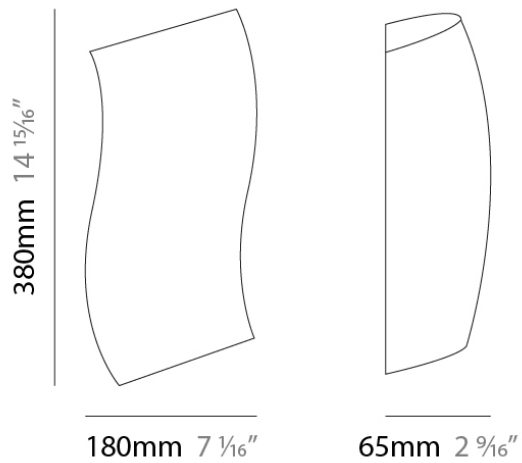

PROJECT
TYPE
NOTES
QUANTITY
DATE

DENIS SURFACE

D83014

GENERAL

Series: Denis
Brand: Panzeri
Division: Design
Mounting Type: Surface
Mounting Location: Wall
Subcategory: Ambient

PHYSICAL

Shape: Curves
Width (mm): 178
Width (in): 7
Height (mm): 380
Depth (mm): 64
Height (in): 15
Depth (in): 2 1/2
Light Distribution: Omnidirectional
Weight (kg): 2.04
Weight (lbs): 4.5
Diffuser: Matte White Blown Glass
Fixture Material: Glass / Aluminum

ELECTRICAL

Number of Lamps: 1
Lamp Type: LED Retrofit
Lamp Shape: T10
Bulb Included: Bulb Not Included
Total Output Wattage (W): 18
Max. Wattage Per Lamp (W): 18
Lamp Base: E26
Input Voltage (V): 120

LED

OPTICAL

RATINGS AND CERTIFICATIONS

Certified By: CSA Certified to UL and CSA Standards
IP rating: IP20